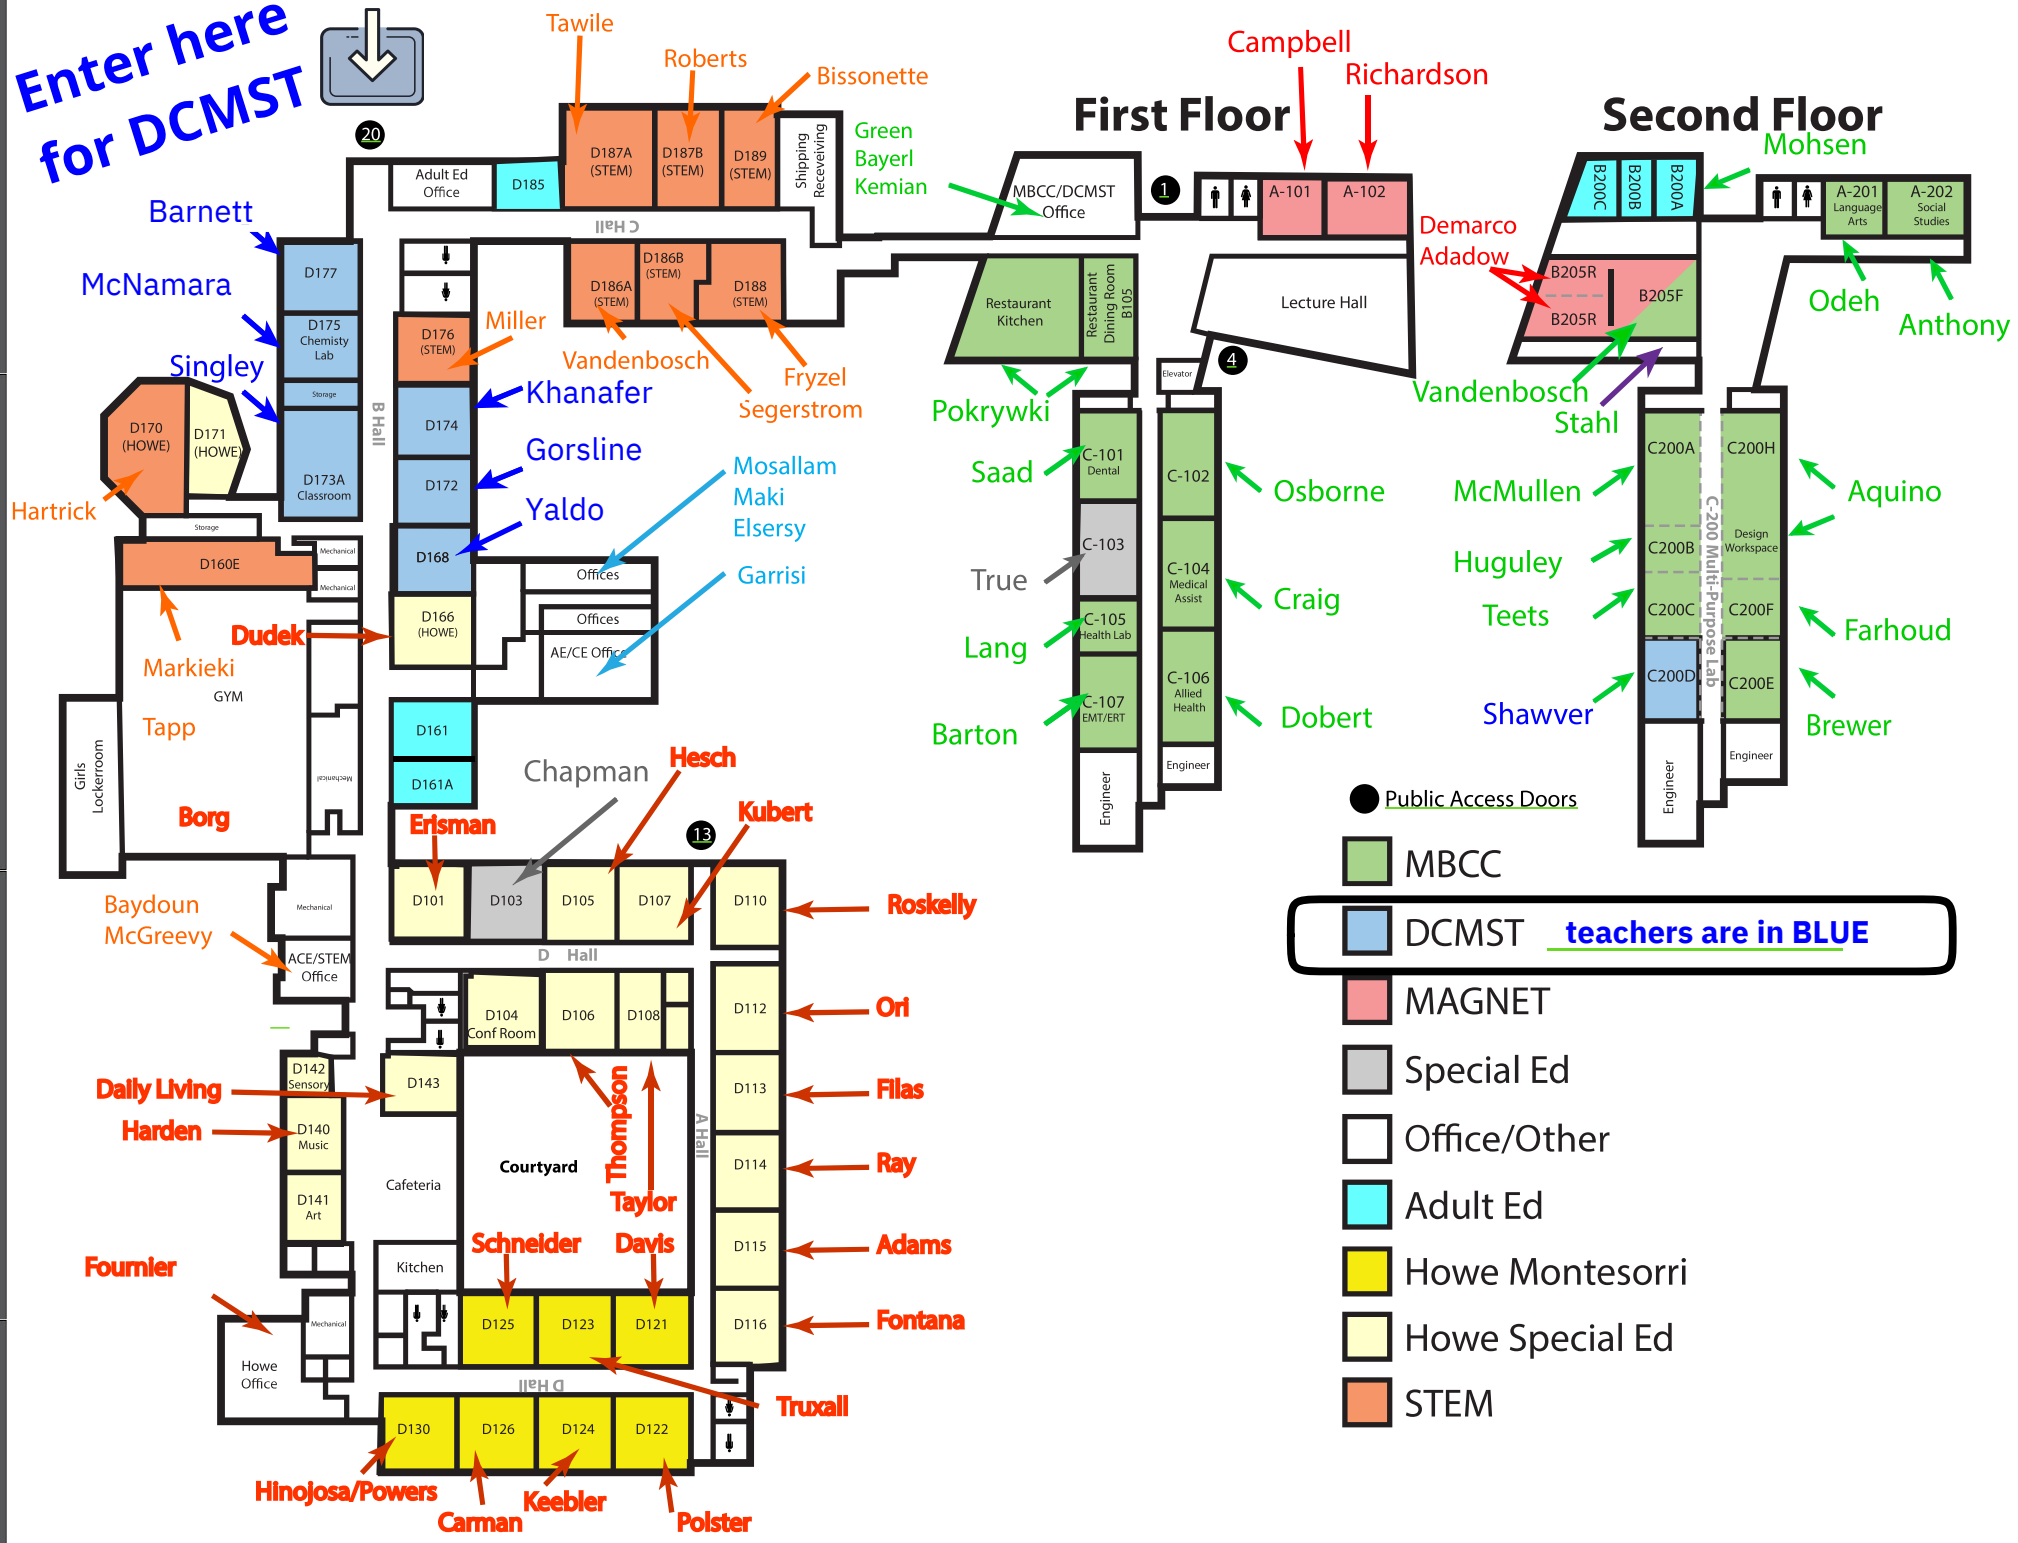

Enter here for DCMST

Ann Arbor Trail

- Public Access Doors
- MBCC
- DCMST teachers are in BLUE
- MAGNET
- Special Ed
- Office/Other
- Adult Ed
- Howe Montesorri
- Howe Special Ed
- STEM